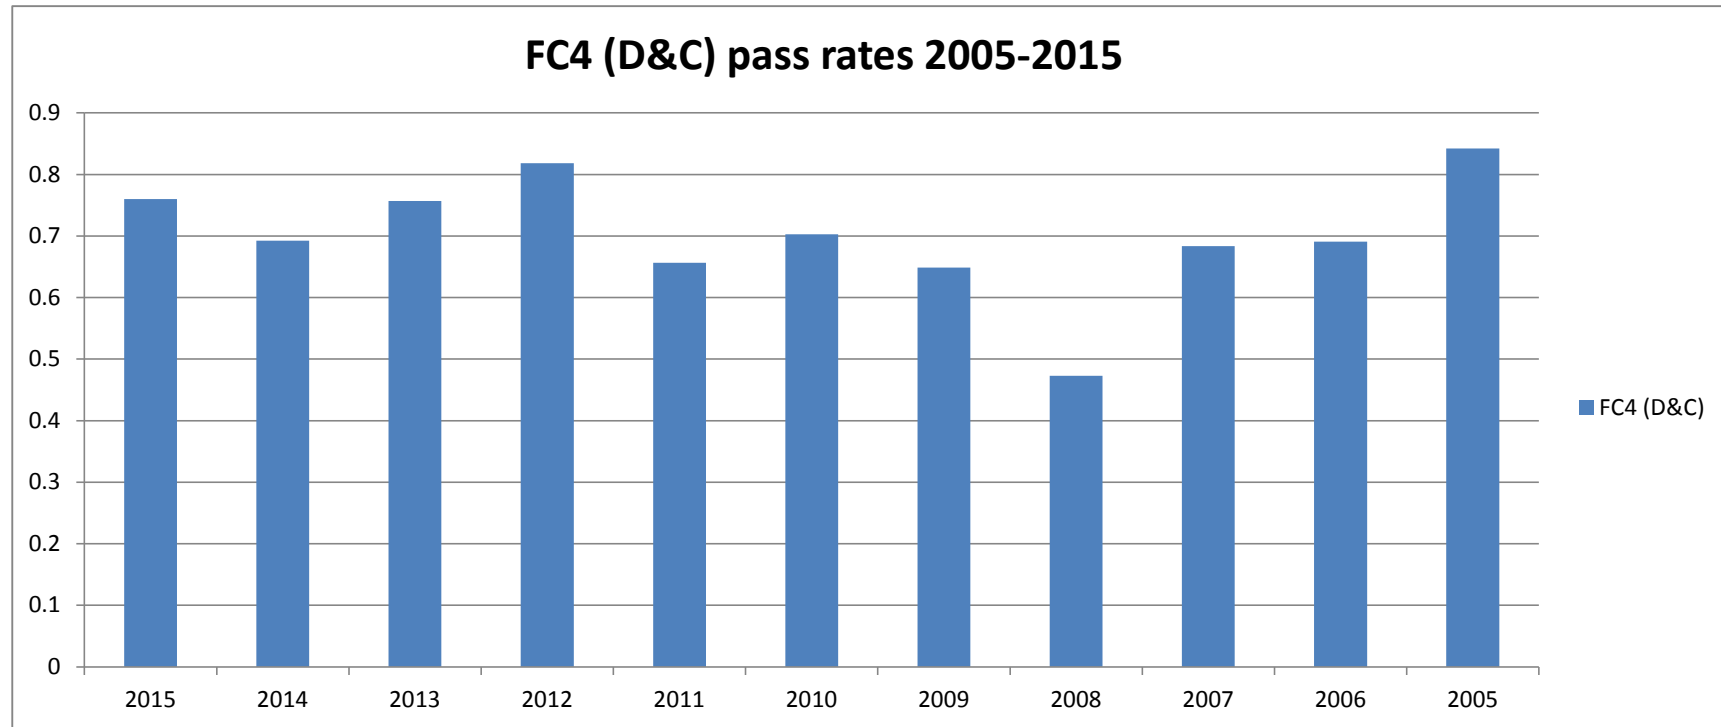

FC4 (D&C) pass rates 2005-2015