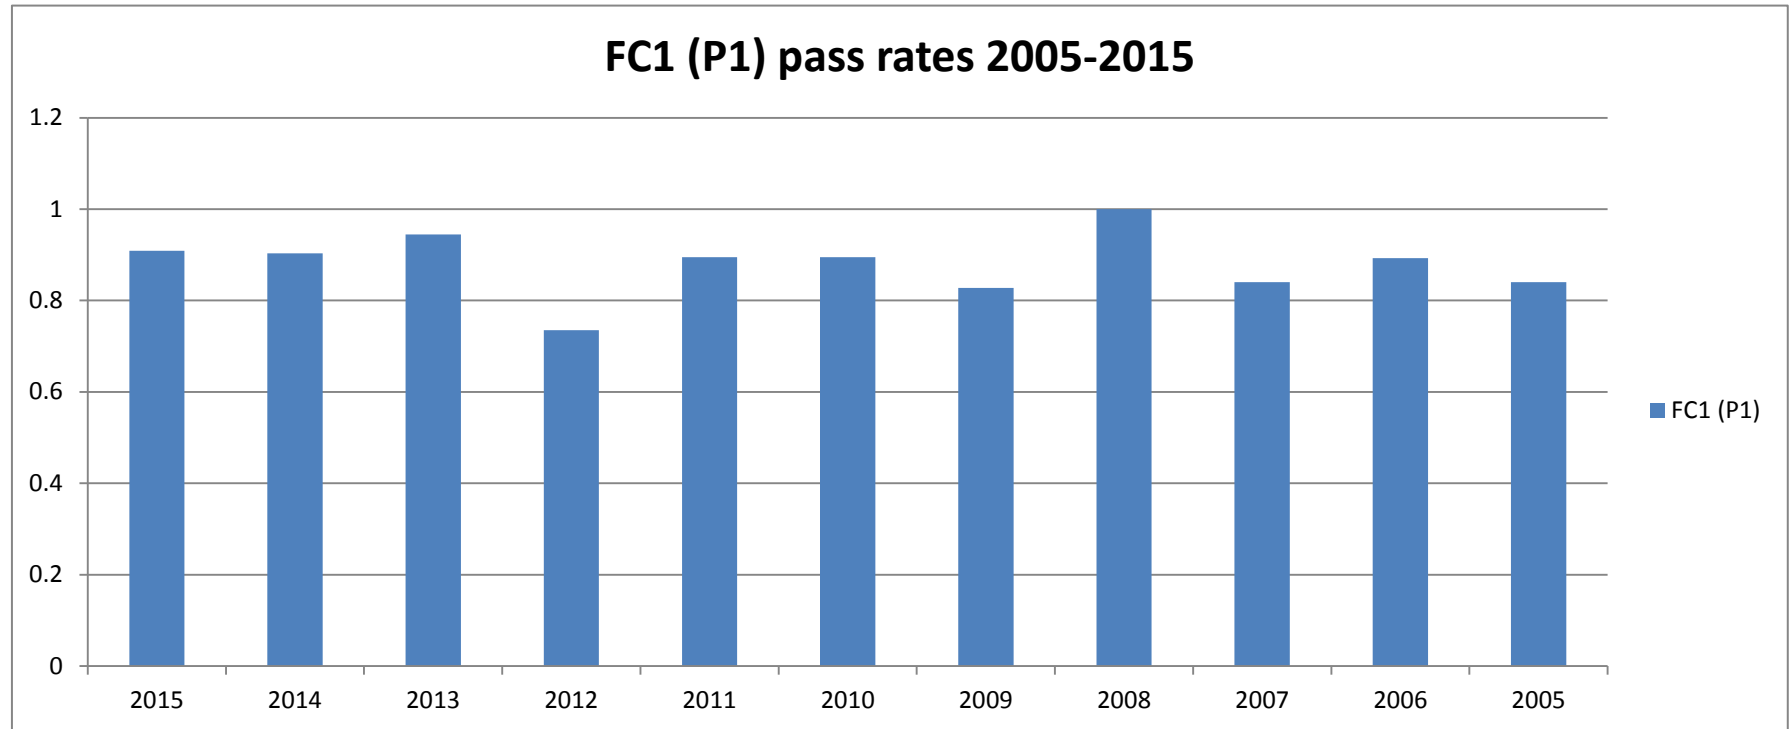

**PEB Qualifying examinations  
2015 examination pass rates**

		2015	2014	2013	2012	2011	2010	2009	2008	2007	2006	2005
<b>Foundation Certificate</b>	<b>FC1 (P1)</b>	90.91	90.32%	94.44%	73.53%	89.47%	89.47%	82.76%	100.00%	84.00%	89.29%	84.00%
	<b>FC2 (Law)</b>	95.45%	91.89%	85.71%	88.24%	90.00%	68.00%	61.70%	61.54%	69.44%	71.11%	65.22%
	<b>FC3 (P5)</b>	94.00%	83.78%	82.86%	78.13%	85.71%	75.00%	93.10%	93.75%	80.65%	86.67%	86.67%
	<b>FC4 (D&amp;C)</b>	76.00%	69.23%	75.68%	81.82%	65.63%	70.27%	64.86%	47.27%	68.33%	69.09%	84.21%
	<b>FC5 (P7)</b>	94.76%	94.70%	88.89%	96.15%	86.21%	83.33%					
<b>Final Diploma</b>	<b>FD1 (P2)</b>	57.79%	67.79%	54.65%	48.85%	52.17%	54.17%	50.62%	66.51%	59.72%	51.53%	51.08%
	<b>FD2 (P3)</b>	44.86%	50.89%	58.88%	53.54%	51.30%	45.35%	60.33%	55.56%	44.14%	50.36%	51.77%
	<b>FD3 (P4)</b>	60.78%	60.19%	68.63%	62.50%	57.28%	55.81%	65.35%	39.34%	57.01%	44.78%	50.34%
	<b>FD4 (P6)</b>	38.81%	41.62%	43.61%	36.45%	42.92%	54.21%	39.17%	40.87%	55.69%	46.40%	44.40%

## FC1 (P1) pass rates 2005-2015