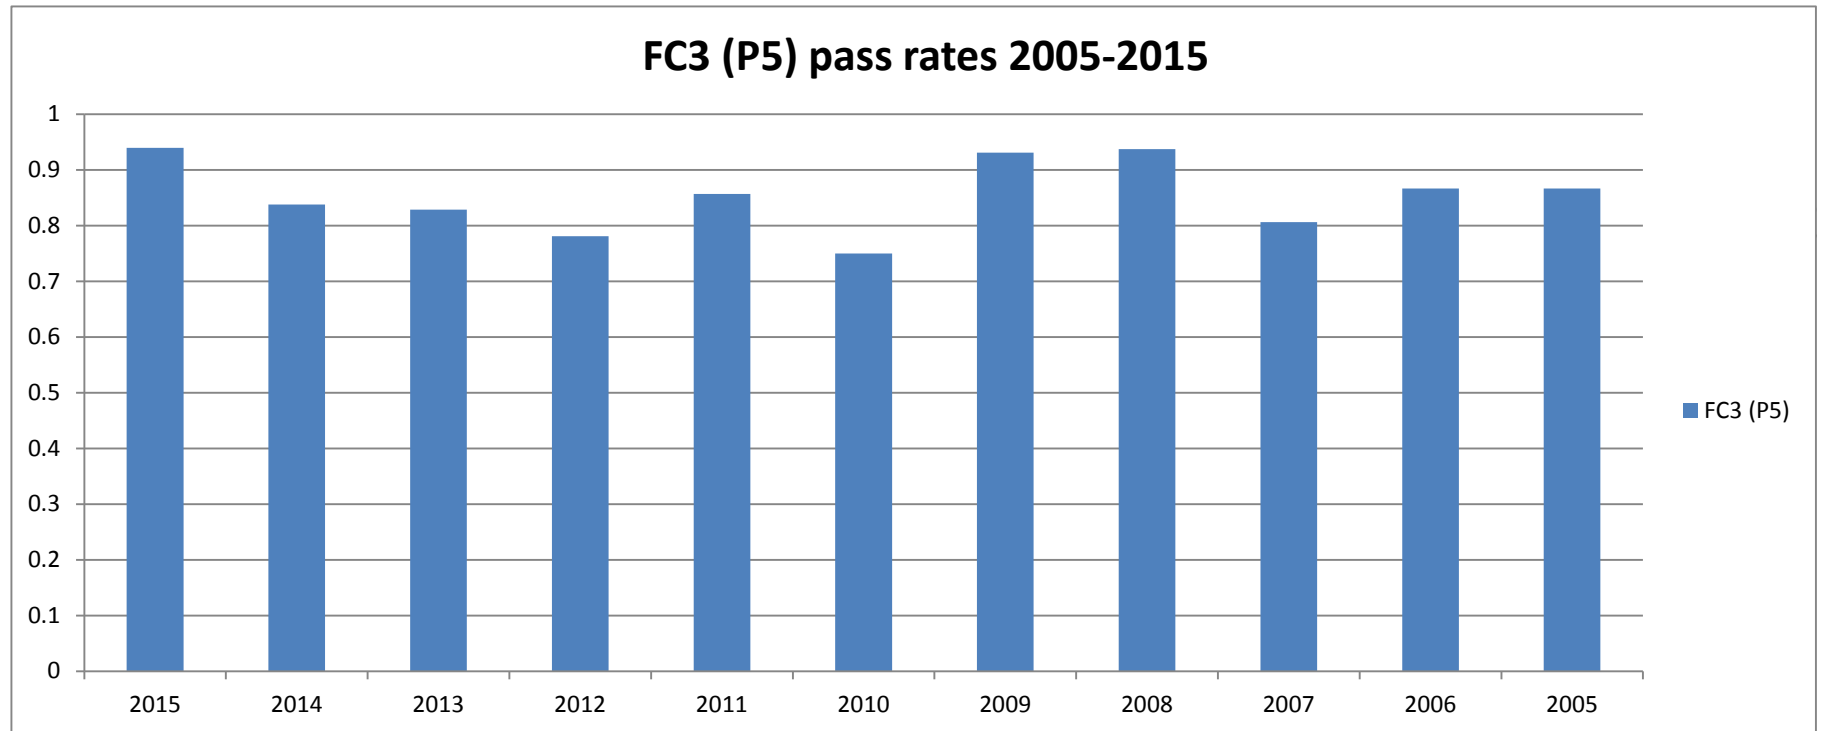

FC3 (P5) pass rates 2005-2015