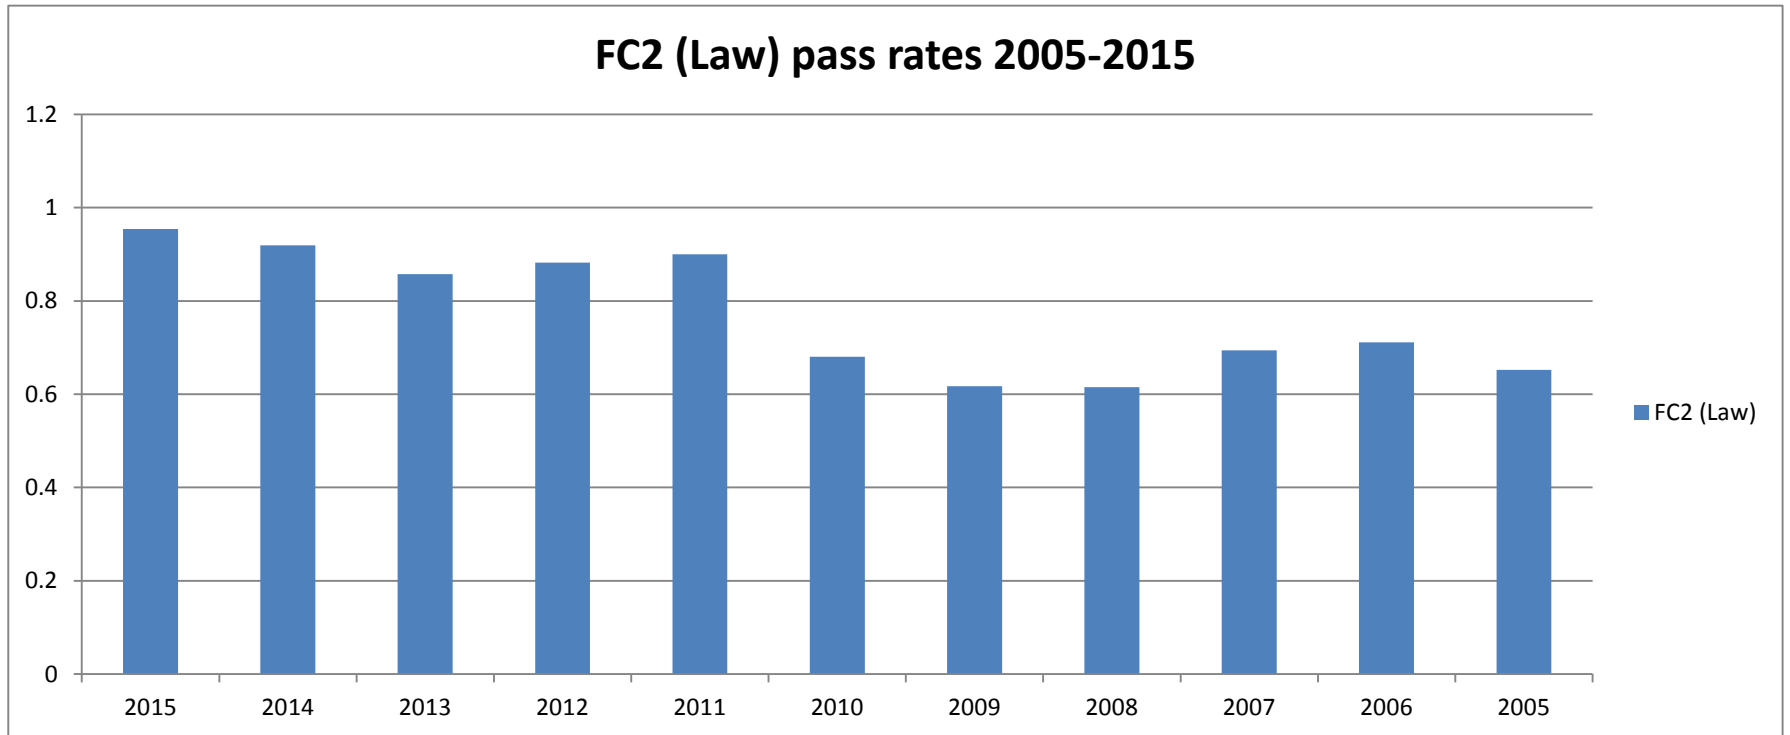

FC2 (Law) pass rates 2005-2015